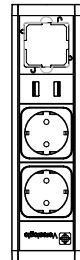

versapro

2 FRUTTI POWER + 1 TUNNEL+1 USB 5V (2 PORTE A+A) con spezzone GST da 20 cm
2 POWER SOCKETS + 1 TUNNEL+1USB 5V (2 PORTS A+A) with 20 cm power cable with GST connector

CODICE CODE	Profilo Alluminio Silver profile	061.23F.00056	061.23F.00026	061.23F.00029	061.23F.00032
	Profilo Nero Black profile	061.23F.00057	061.23F.00027	061.23F.00030	061.23F.00033
	Profilo Bianco White profile	061.23F.00058	061.23F.00028	061.23F.00031	061.23F.00034