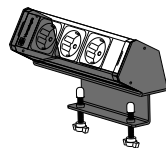

# VERSADESK PRO

G (UK)

STAFFA A  
FIXING SYSTEM A

STAFFA B  
FIXING SYSTEM B

STAFFA C  
FIXING SYSTEM C

STAFFA D  
FIXING SYSTEM D

**versapro**

2 FRUTTI POWER + 1 TUNNEL con spezzone GST da 20 cm  
2 POWER SOCKETS + 1 TUNNEL with 20 cm power cable with GST connector