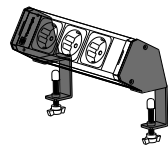

STAFFA B
FIXING SYSTEM B

VERSADESK PRO

G (UK)

STAFFA A
FIXING SYSTEM A