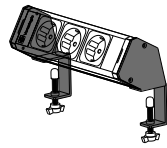

STAFFA B
FIXING SYSTEM B

VERSADESK PRO

F (SCHUKO)

STAFFA A
FIXING SYSTEM A