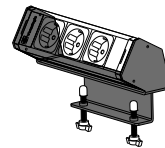

# VERSADESK PRO

F (SCHUKO)

STAFFA A  
FIXING SYSTEM A

STAFFA B  
FIXING SYSTEM B

STAFFA C  
FIXING SYSTEM C

STAFFA D  
FIXING SYSTEM D

**versapro**

2 FRUTTI POWER + 1 TUNNEL con spezzone GST da 20 cm  
2 POWER SOCKETS + 1 TUNNEL with 20 cm power cable with GST connector