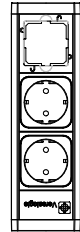

VERSADESK PRO

F (SCHUKO)

versapro

2 FRUTTI POWER + 1 TUNNEL con spezzone GST da 20 cm
2 POWER SOCKETS + 1 TUNNEL with 20 cm power cable with GST connector

CODICE CODE	Profilo Alluminio Silver profile	061.23F.00053	061.23F.00017	061.23F.00020	061.23F.00023
	Profilo Nero Black profile	061.23F.00054	061.23F.00018	061.23F.00021	061.23F.00024
	Profilo Bianco White profile	061.23F.00055	061.23F.00019	061.23F.00022	061.23F.00025

versapro

2 FRUTTI POWER + 1 TUNNEL+1 USB 5V (2 PORTE A+A) con spezzone GST da 20 cm
2 POWER SOCKETS + 1 TUNNEL+1USB 5V (2 PORTS A+A) with 20 cm power cable with GST connector

CODICE CODE	Profilo Alluminio Silver profile	061.23F.00056	061.23F.00026	061.23F.00029	061.23F.00032
	Profilo Nero Black profile	061.23F.00057	061.23F.00027	061.23F.00030	061.23F.00033
	Profilo Bianco White profile	061.23F.00058	061.23F.00028	061.23F.00031	061.23F.00034

versapro

2 FRUTTI POWER + 2 TUNNEL con spezzone GST da 20 cm
2 POWER SOCKETS + 2 TUNNELS with 20 cm power cable with GST connector

CODICE CODE	Profilo Alluminio Silver profile	061.23F.00059	061.23F.00035	061.23F.00038	061.23F.00041
	Profilo Nero Black profile	061.23F.00060	061.23F.00036	061.23F.00039	061.23F.00042
	Profilo Bianco White profile	061.23F.00061	061.23F.00037	061.23F.00040	061.23F.00043

versapro

2 FRUTTI POWER + 3 TUNNEL con spezzone GST da 20 cm
2 POWER SOCKETS + 3 TUNNELS with 20 cm power cable with GST connector

CODICE CODE	Profilo Alluminio Silver profile	061.23F.00062	061.23F.00044	061.23F.00047	061.23F.00050
	Profilo Nero Black profile	061.23F.00063	061.23F.00045	061.23F.00048	061.23F.00051
	Profilo Bianco White profile	061.23F.00064	061.23F.00046	061.23F.00049	061.23F.00052

NOTE | NOTES

DIM. L x H x W
-

MOQ
10 PZ / PCS