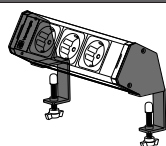

F (SCHUKO)

STAFFA A
FIXING SYSTEM A