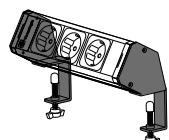

G (UK)

STAFFA A
FIXING SYSTEM A