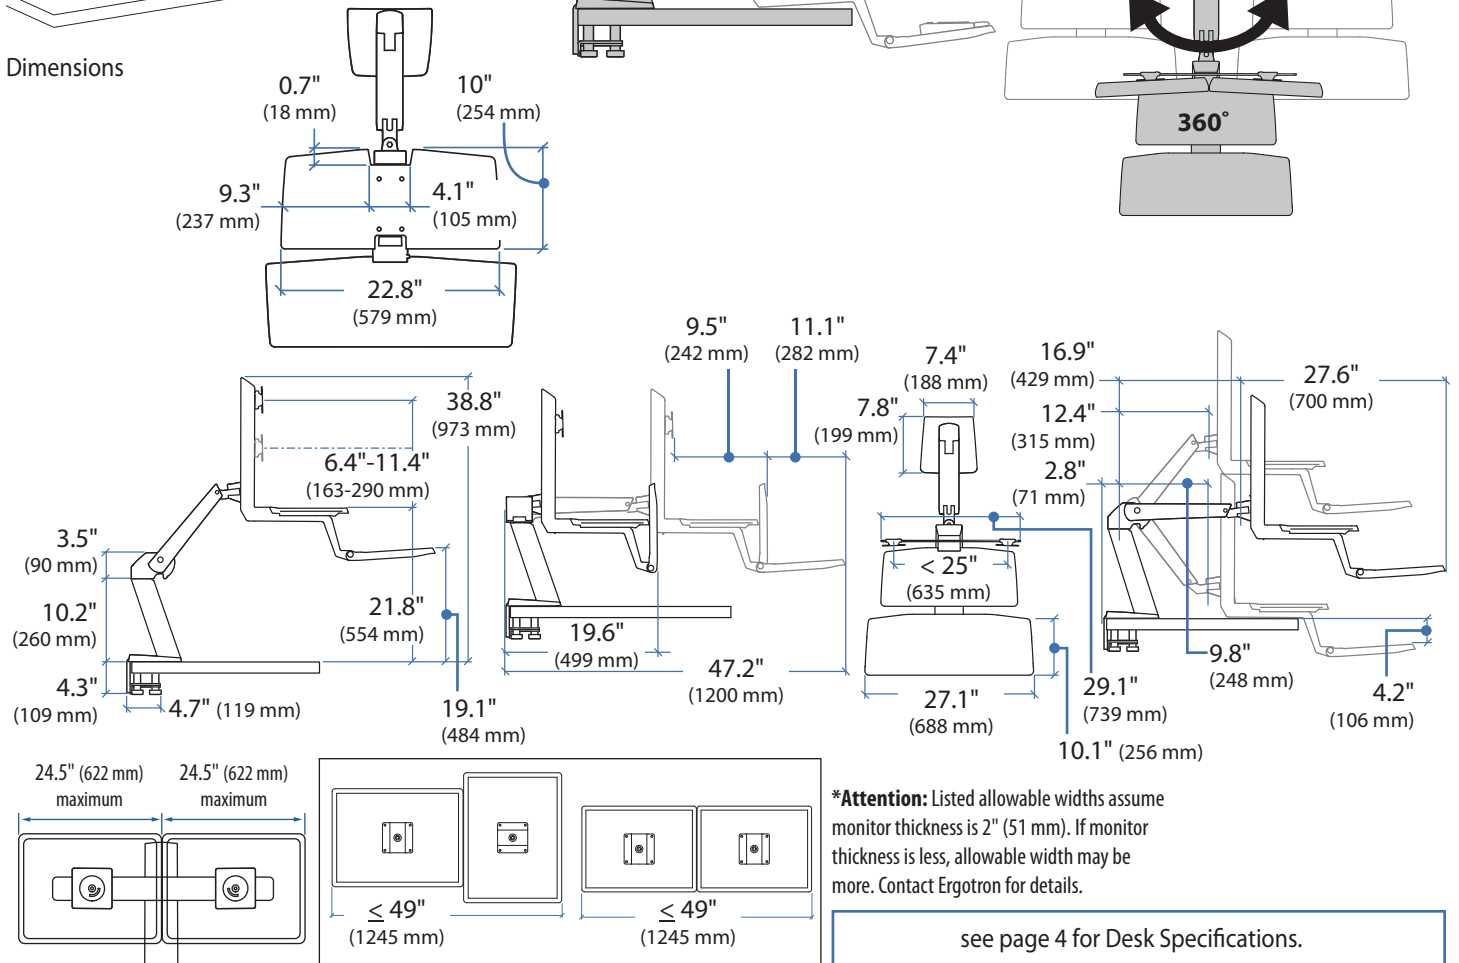

Worldwide OEM Sales

www.ergotron.com
info.oem@ergotron.com

Ergotron®

WorkFit-A, Dual

Dimensional & Range of Motion Illustrations

Weight Capacity:

Range of Motion

Dimensions

see page 4 for Desk Specifications.

© 2013 Ergotron, Inc. rev. 09/24/2013 DIM-WorkFit-A-dropdownKB Content is subject to change without notification

Americas Sales and Corporate Headquarters

St. Paul, MN USA
(800) 888-8458
+1-651-681-7600
www.ergotron.com
sales@ergotron.com