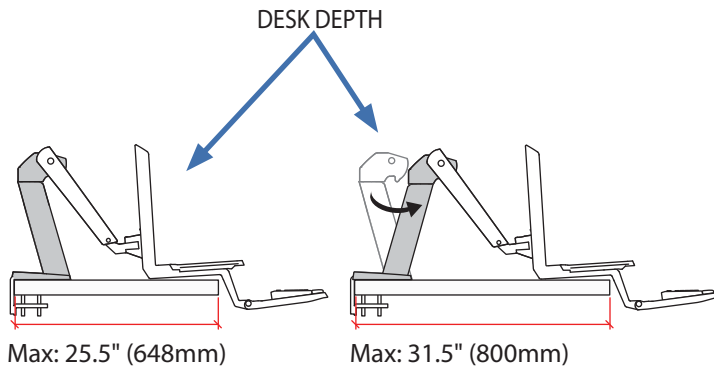

WorkFit-A

Desk Dimensions:

© 2013 Ergotron, Inc. rev. 09/24/2013 DIM-WorkFit-A-dropdownKB Content is subject to change without notification

Americas Sales and Corporate Headquarters

St. Paul, MN USA
 (800) 888-8458
 +1-651-681-7600
 www.ergotron.com
 sales@ergotron.com