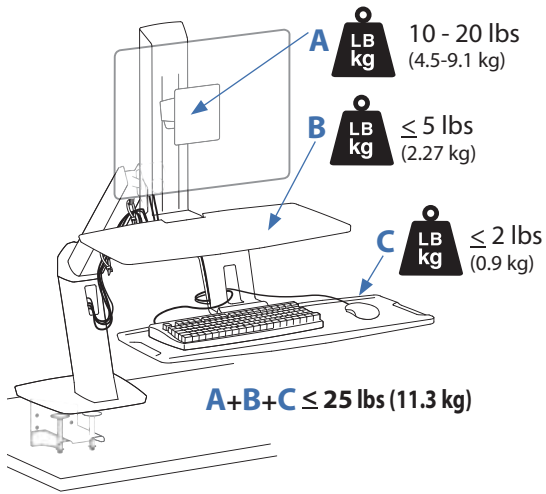

APAC Sale

Tokyo, Japan
www.ergotron.com
apaccustomerservice@ergotron.com

Worldwide OEM Sales

www.ergotron.com
info.oem@ergotron.com

WorkFit-A, Single LCD Mount, HD

Dimensional & Range of Motion Illustrations

Weight Capacity

Range of Motion

Dimensions

see page 4 for Desk Specifications.

© 2013 Ergotron, Inc. rev. 09/24/2013 DIM-WorkFit-A-dropdownKB Content is subject to change without notification

Americas Sales and Corporate Headquarters