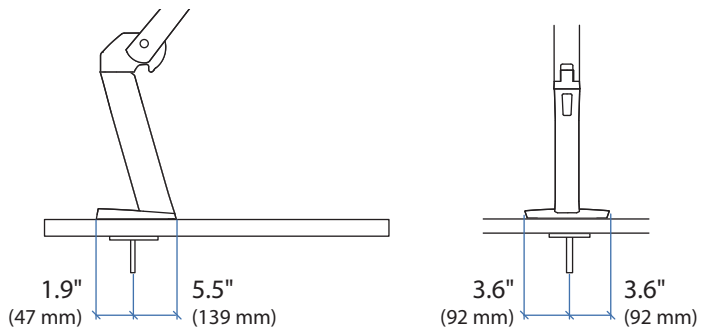

WorkFit-A

Desk Dimensions:

© 2013 Ergotron, Inc. rev. 09/24/2013 DIM-WorkFit-A-dropdownKB Content is subject to change without notification

Americas Sales and Corporate Headquarters

St. Paul, MN USA
 (800) 888-8458
 +1-651-681-7600
 www.ergotron.com
 sales@ergotron.com