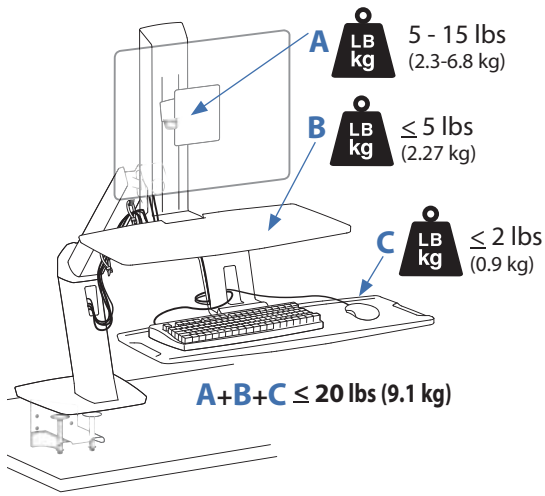

WorkFit-A, Single LCD Mount, LD

Dimensional & Range of Motion Illustrations

Weight Capacity

Range of Motion

Dimensions

see page 4 for Desk Specifications.

© 2013 Ergotron, Inc. rev. 09/24/2013 DIM-WorkFit-A-dropdownKB Content is subject to change without notification