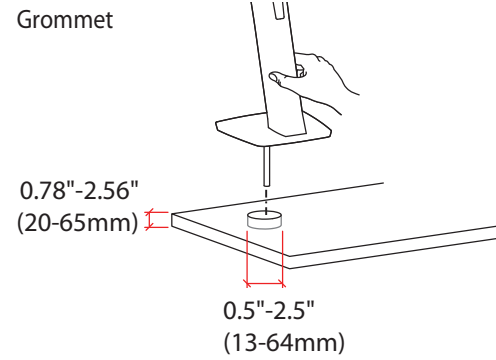

see page 4 for Desk Specifications.

© 2013 Ergotron, Inc. rev. 09/24/2013 DIM-WorkFit-A-dropdownKB Content is subject to change without notification

Americas Sales and Corporate Headquarters

St. Paul, MN USA
(800) 888-8458
+1-651-681-7600
www.ergotron.com
sales@ergotron.com

WorkFit-A

Desk Dimensions:

© 2013 Ergotron, Inc. rev. 09/24/2013 DIM-WorkFit-A-dropdownKB Content is subject to change without notification

Americas Sales and Corporate Headquarters

St. Paul, MN USA
 (800) 888-8458
 +1-651-681-7600
 www.ergotron.com
 sales@ergotron.com