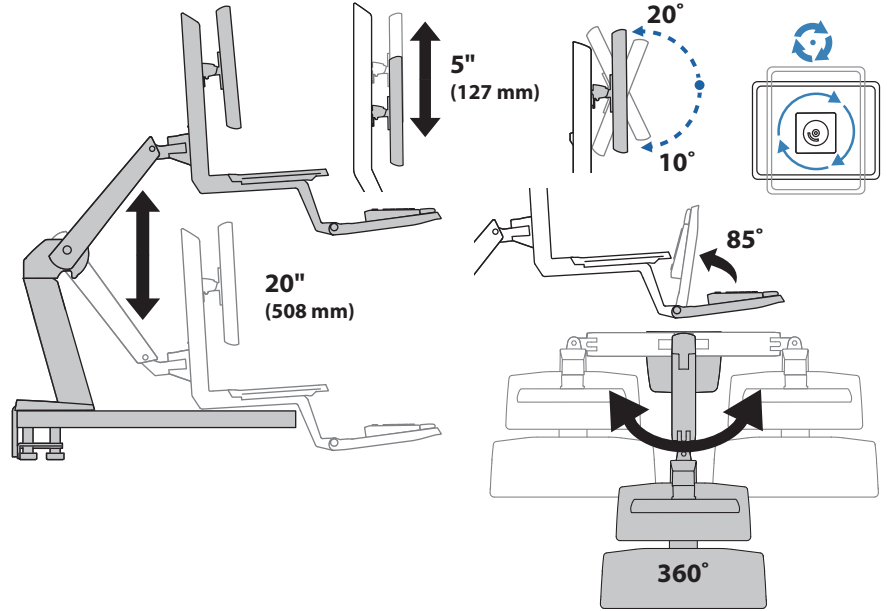

WorkFit-A, Single LCD Mount, LD

Dimensional & Range of Motion Illustrations

Weight Capacity

Range of Motion

Dimensions

see page 4 for Desk Specifications.

© 2013 Ergotron, Inc. rev. 09/24/2013 DIM-WorkFit-A-dropdownKB Content is subject to change without notification