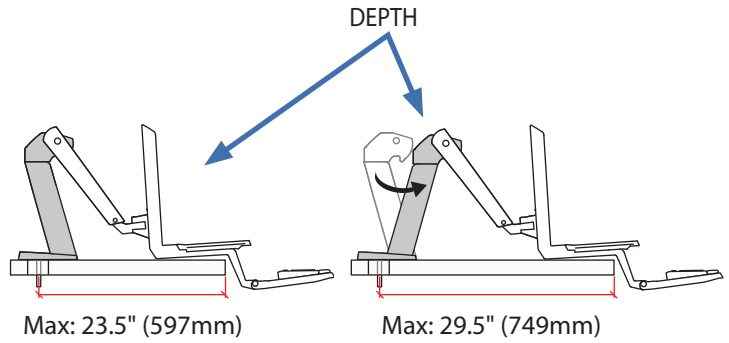

WorkFit-A

Desk Dimensions:

© 2013 Ergotron, Inc. rev. 09/24/2013 DIM-WorkFit-A-dropdownKB Content is subject to change without notification

Americas Sales and Corporate Headquarters

St. Paul, MN USA
 (800) 888-8458
 +1-651-681-7600
 www.ergotron.com
 sales@ergotron.com