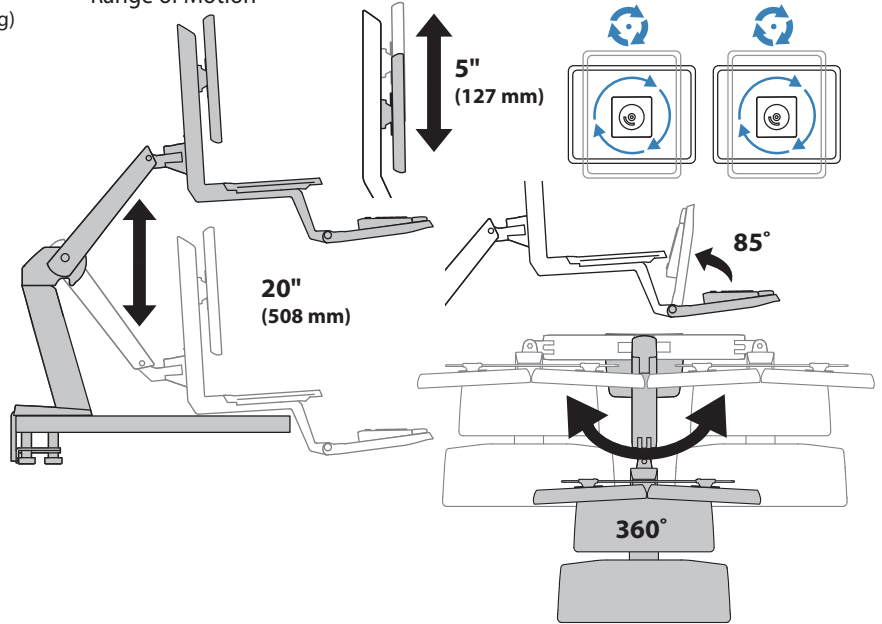

Worldwide OEM Sales

www.ergotron.com
info.oem@ergotron.com

Ergotron®

WorkFit-A, Dual

Dimensional & Range of Motion Illustrations

Weight Capacity:

Range of Motion

Dimensions

see page 4 for Desk Specifications.

© 2013 Ergotron, Inc. rev. 09/24/2013 DIM-WorkFit-A-dropdownKB Content is subject to change without notification

Americas Sales and Corporate Headquarters

St. Paul, MN USA
(800) 888-8458
+1-651-681-7600
www.ergotron.com
sales@ergotron.com