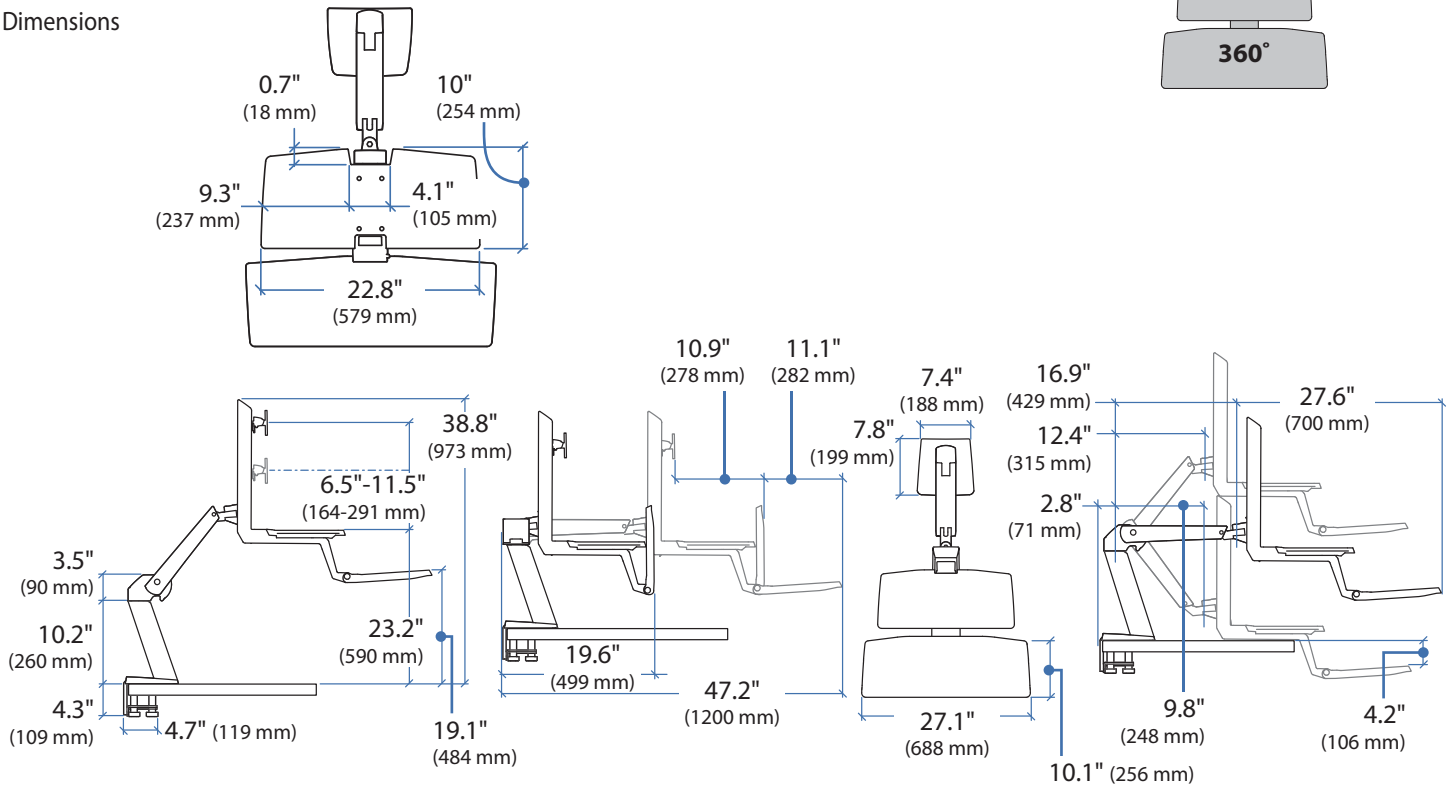

WorkFit-A, Single LCD Mount, LD

Dimensional & Range of Motion Illustrations

Weight Capacity

Range of Motion

Dimensions

see page 4 for Desk Specifications.

© 2013 Ergotron, Inc. rev. 09/24/2013 DIM-WorkFit-A-dropdownKB Content is subject to change without notification

Worldwide OEM Sales

www.ergotron.com
info.oem@ergotron.com

Ergotron®

WorkFit-A, Dual

Dimensional & Range of Motion Illustrations

Weight Capacity:

Range of Motion

Dimensions