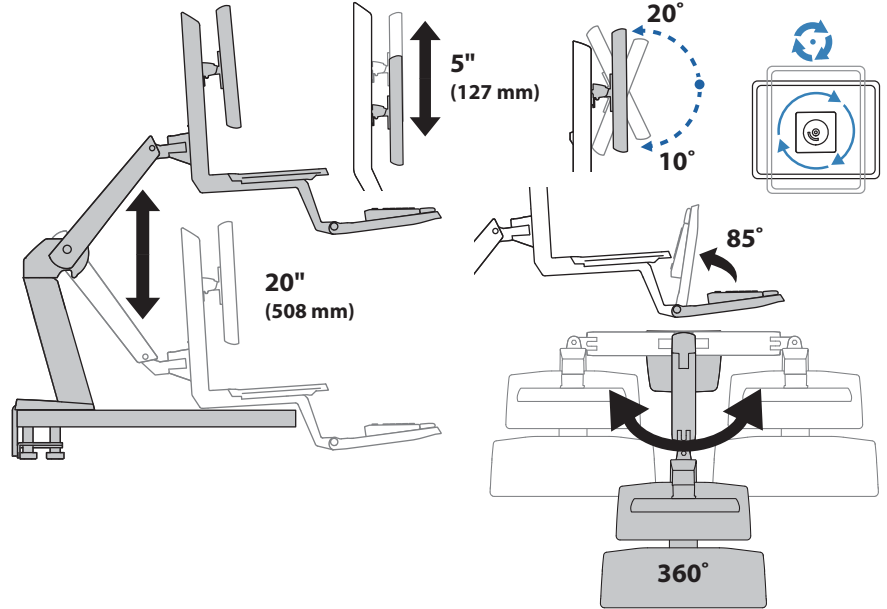

APAC Sale

Tokyo, Japan
www.ergotron.com
apaccustomerservice@ergotron.com

Worldwide OEM Sales

www.ergotron.com
info.oem@ergotron.com

WorkFit-A, Single LCD Mount, HD

Dimensional & Range of Motion Illustrations

Weight Capacity

Range of Motion

Dimensions

see page 4 for Desk Specifications.

© 2013 Ergotron, Inc. rev. 09/24/2013 DIM-WorkFit-A-dropdownKB Content is subject to change without notification

Americas Sales and Corporate Headquarters