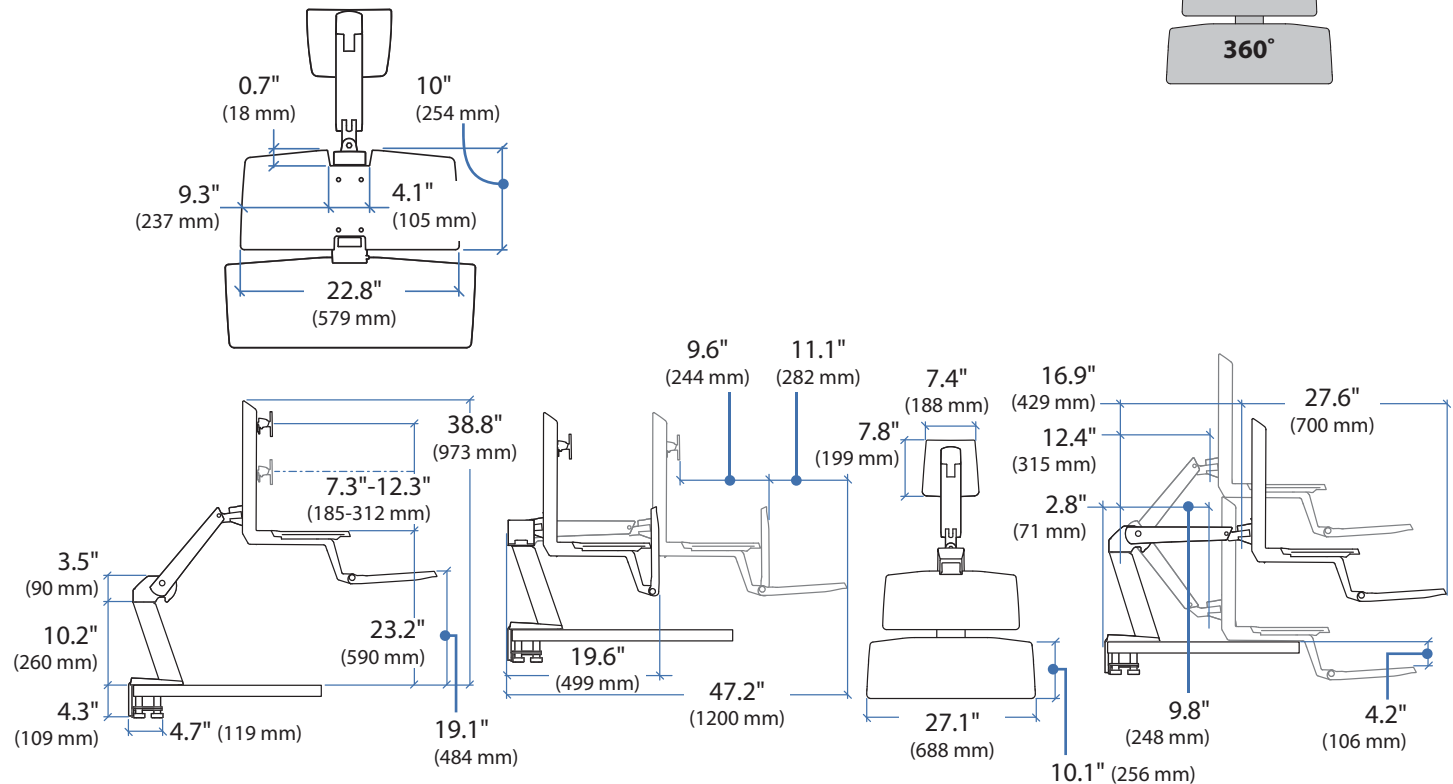

APAC Sale

Tokyo, Japan
www.ergotron.com
apaccustomerservice@ergotron.com

Worldwide OEM Sales

www.ergotron.com
info.oem@ergotron.com

WorkFit-A, Single LCD Mount, HD

Dimensional & Range of Motion Illustrations

Weight Capacity

Range of Motion

Dimensions

see page 4 for Desk Specifications.

© 2013 Ergotron, Inc. rev. 09/24/2013 DIM-WorkFit-A-dropdownKB Content is subject to change without notification

Americas Sales and Corporate Headquarters

Worldwide OEM Sales

www.ergotron.com
info.oem@ergotron.com

Ergotron®

WorkFit-A, Dual

Dimensional & Range of Motion Illustrations

Weight Capacity:

Range of Motion

Dimensions