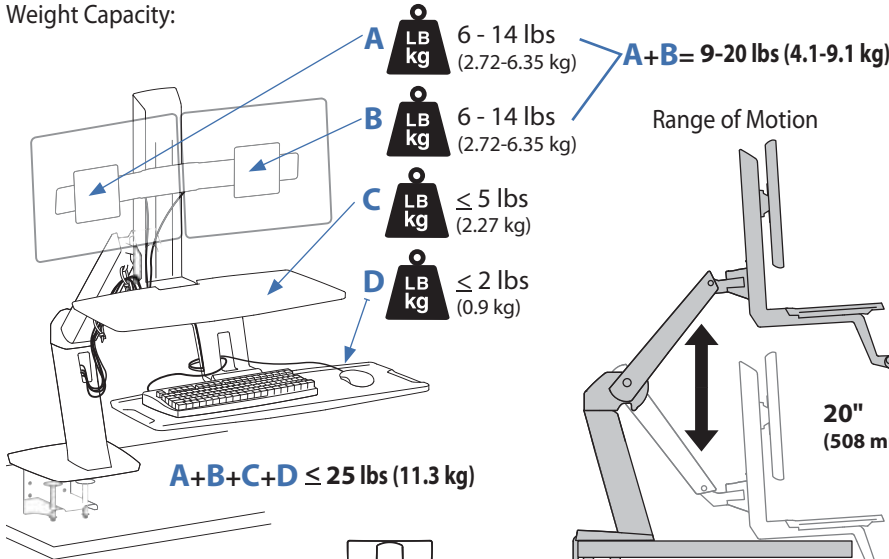

Worldwide OEM Sales

www.ergotron.com
info.oem@ergotron.com

Ergotron®

WorkFit-A, Dual

Dimensional & Range of Motion Illustrations

Weight Capacity:

Range of Motion

Dimensions

see page 4 for Desk Specifications.

© 2013 Ergotron, Inc. rev. 09/24/2013 DIM-WorkFit-A-dropdownKB Content is subject to change without notification

Americas Sales and Corporate Headquarters

St. Paul, MN USA
(800) 888-8458
+1-651-681-7600
www.ergotron.com
sales@ergotron.com