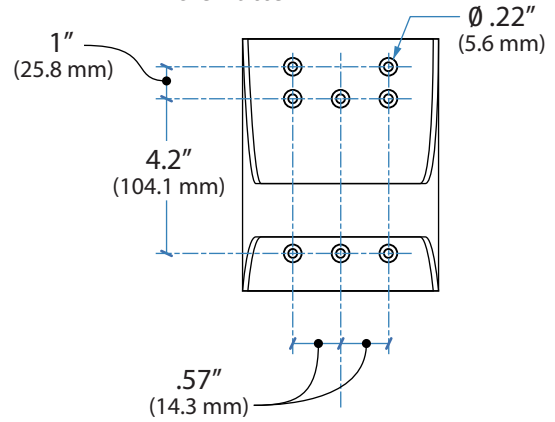

Wall Mounting Hole Pattern