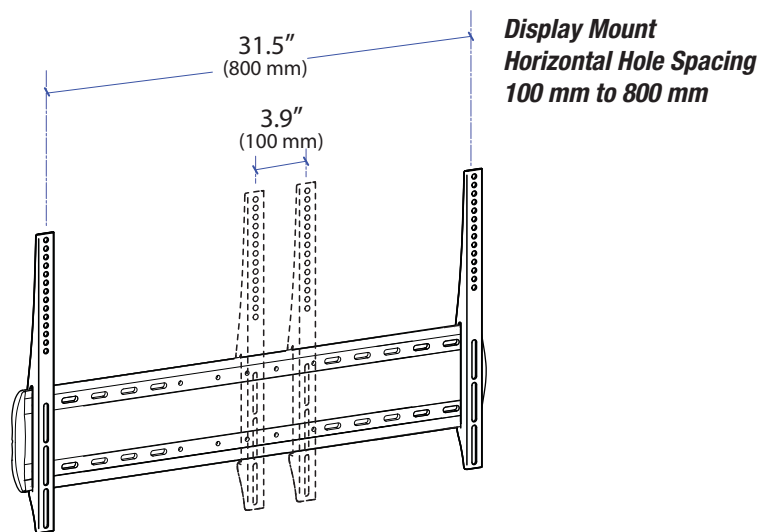

Low Profile Wall Mount, XL (60-602-003)

Wall Clearance

© 2009 Ergotron, Inc. rev. 12/8/09 DIM-60 Content is subject to change without notification

Americas Sales and Corporate Headquarters

St. Paul, MN USA
(800) 888-8458
+1-651-681-7600
www.ergotron.com
sales@ergotron.com