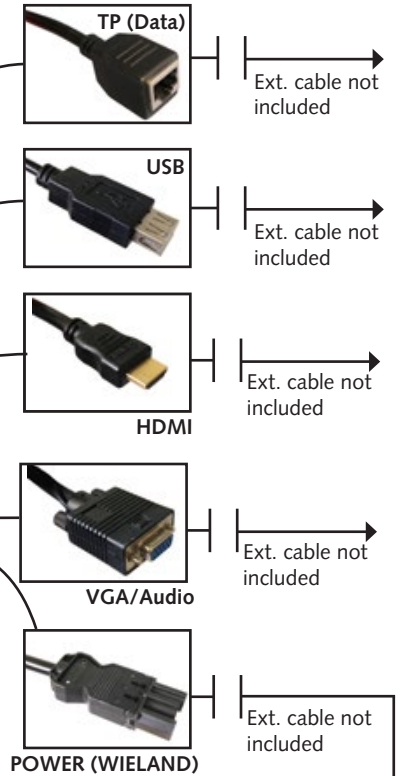

# Installation Smartline Terminal Power Strip : 935-T4DC

1

OR

2

Accessories  
Wieland <-> Schuko  
1.5 m 935-BA15  
3.0 m 935-BA30  
5.0 m 935-BA50

## Recommended Accessories

935-TA50 TopAccess Conference Outlet Box

935-C093 Allround Cable Tray