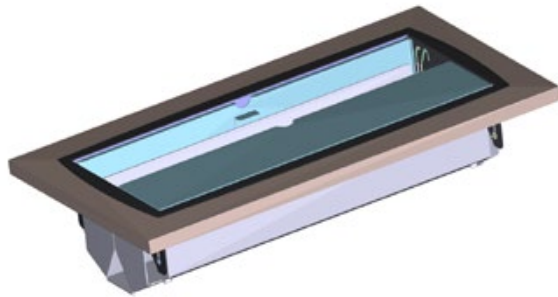

# Installation Smartline Terminal Power Strip : 935-T4DC

1

OR

2

Accessories  
Wieland <-> Schuko  
1.5 m 935-BA15  
3.0 m 935-BA30  
5.0 m 935-BA50

## Recommended Accessories

935-TA50 TopAccess Conference Outlet Box

935-C093 Allround Cable Tray