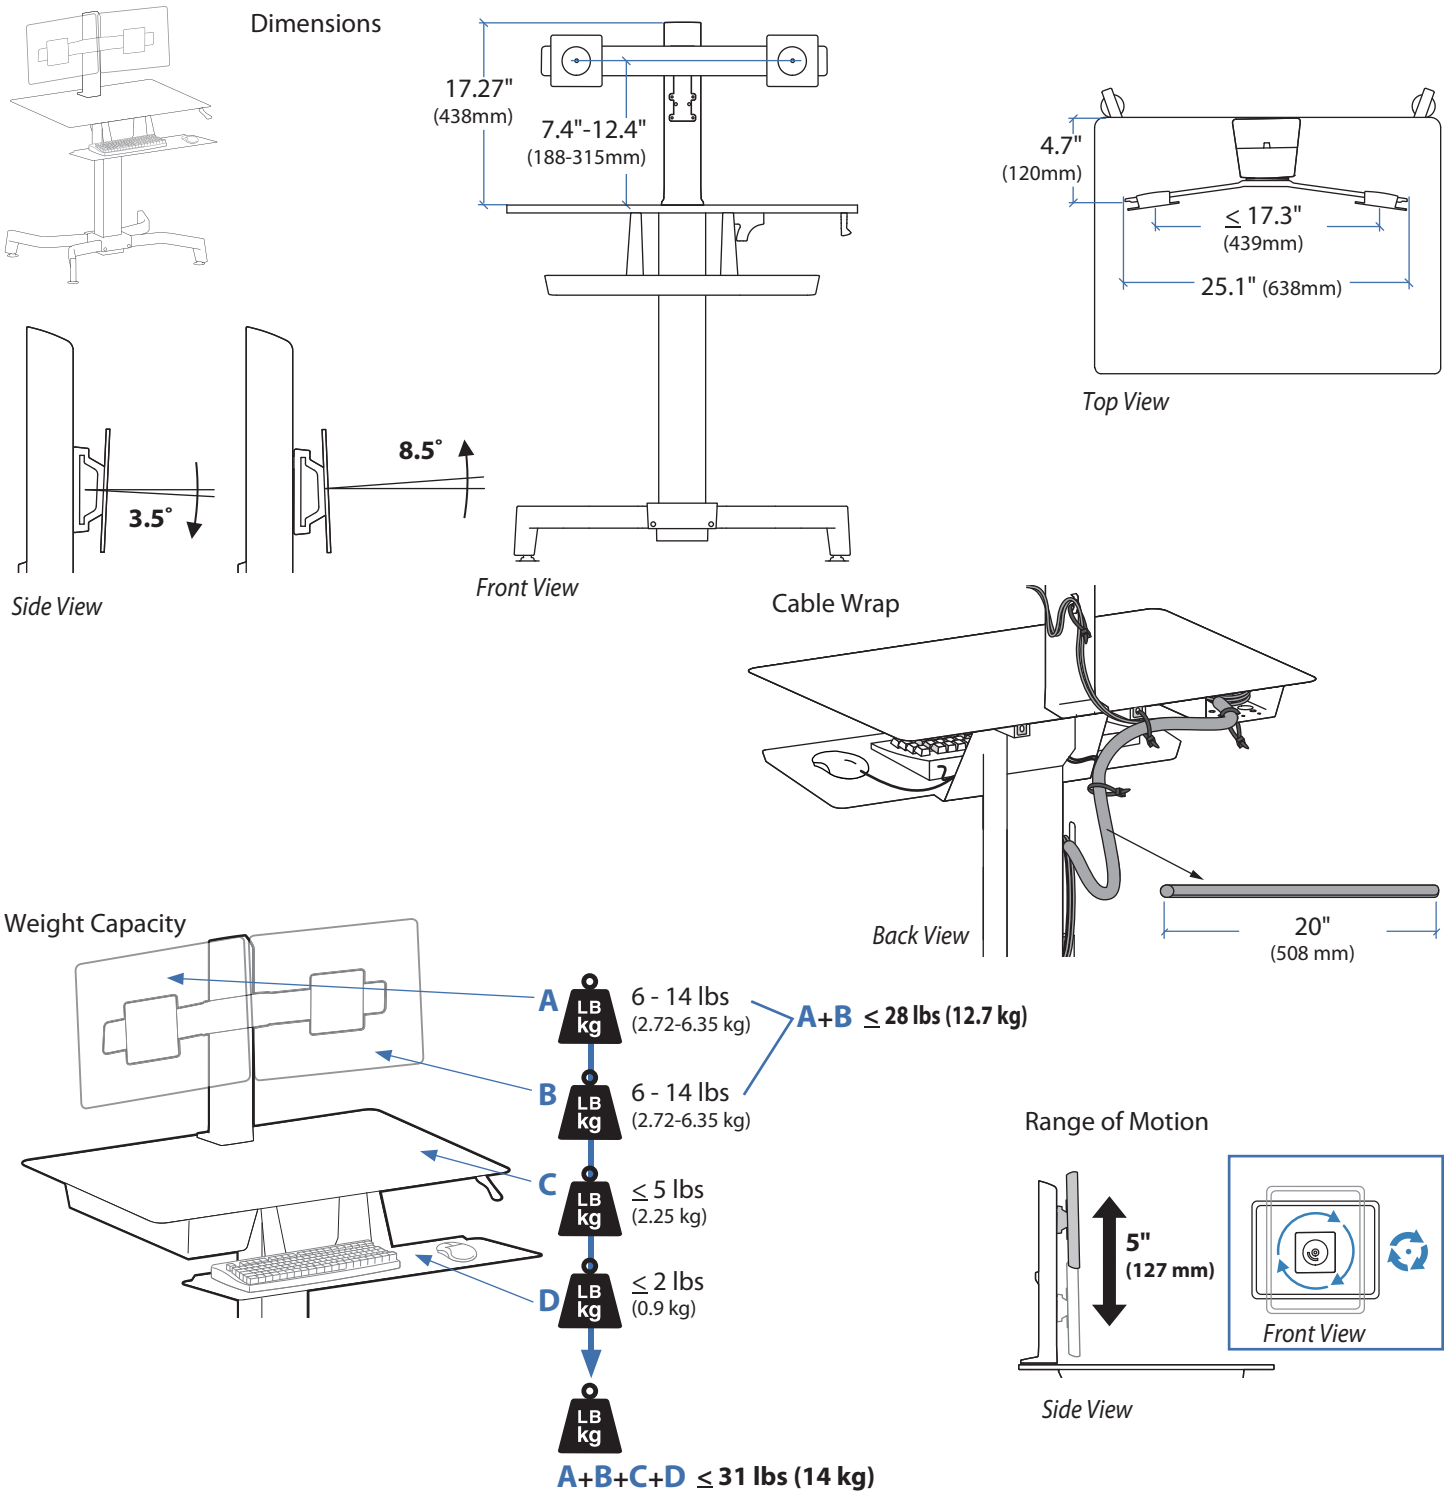

WorkFit-PD Dual Display Kit

© 2012 Ergotron, Inc. rev. 04/12/2012 DIM-Workfit-PD-dual Content is subject to change without notification

Americas Sales and Corporate Headquarters

St. Paul, MN USA
 (800) 888-8458
 +1-651-681-7600
 www.ergotron.com
 sales@ergotron.com