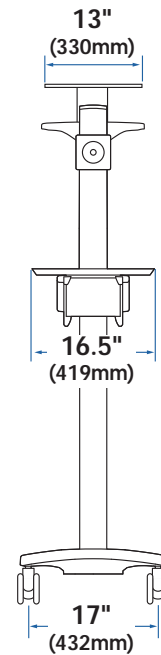

WideView WorkSpace

© 2009 Ergotron, Inc. rev. 03/19/09 DIM-NFWV Content is subject to change without notification

Americas Sales and Corporate Headquarters	EMEA Sales	APAC Sales	Worldwide OEM Sales
St. Paul, MN USA (800) 888-8458 +1-651-681-7600 www.ergotron.com sales@ergotron.com	Amersfoort, The Netherlands +31 33 45 45 600 www.ergotron.com info.eu@ergotron.com	Tokyo, Japan www.ergotron.com info.apac@ergotron.com	www.ergotron.com info.oem@ergotron.com