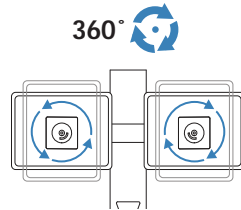

WideView WorkSpace

Range of Motion

Maximum Weight Capacity

A+B+C= 14 - 53 lbs (6.35 - 24 kg)

Maximum Weight Capacity

A+B+C+D= 11 - 50 lbs (5 - 22.6 kg)

© 2009 Ergotron, Inc. rev. 03/19/09 DIM-NFWV Content is subject to change without notification