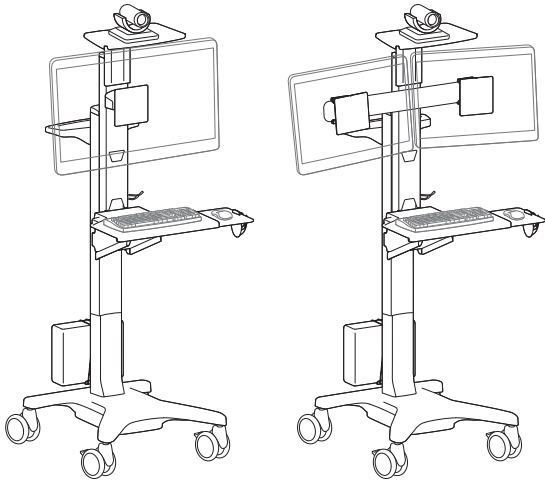

WideView WorkSpace

© 2009 Ergotron, Inc. rev. 03/19/09 DIM-NFWV Content is subject to change without notification

Americas Sales and Corporate Headquarters	EMEA Sales	APAC Sales	Worldwide OEM Sales
St. Paul, MN USA (800) 888-8458 +1-651-681-7600 www.ergotron.com sales@ergotron.com	Amersfoort, The Netherlands +31 33 45 45 600 www.ergotron.com info.eu@ergotron.com	Tokyo, Japan www.ergotron.com info.apac@ergotron.com	www.ergotron.com info.oem@ergotron.com