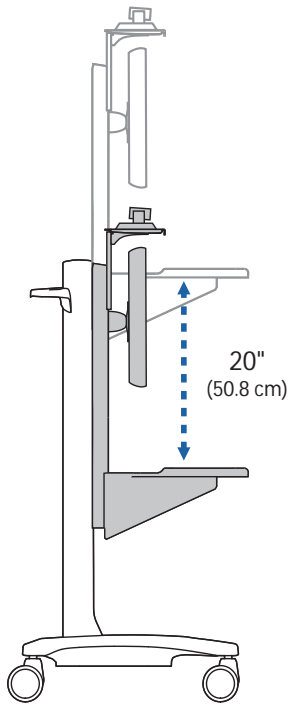

WideView WorkSpace

Range of Motion

Maximum Weight Capacity

A+B+C= 14 - 53 lbs (6.35 - 24 kg)

Maximum Weight Capacity

A+B+C+D= 11 - 50 lbs (5 - 22.6 kg)

© 2009 Ergotron, Inc. rev. 03/19/09 DIM-NFWV Content is subject to change without notification