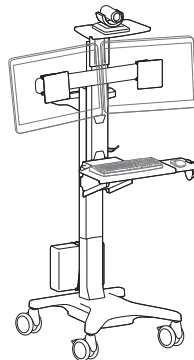

WideView WorkSpace

Range of Motion

Maximum Weight Capacity

A+B+C= 14 - 53 lbs (6.35 - 24 kg)

Maximum Weight Capacity

A+B+C+D= 11 - 50 lbs (5 - 22.6 kg)

© 2009 Ergotron, Inc. rev. 03/19/09 DIM-NFWV Content is subject to change without notification