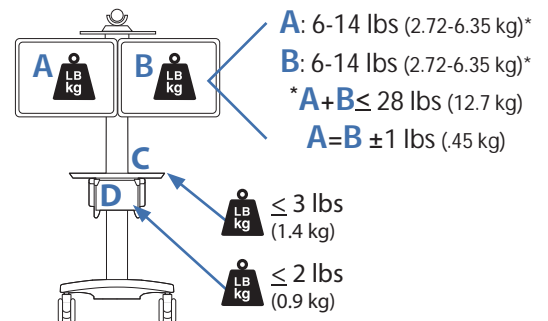

WideView WorkSpace

Range of Motion

Maximum Weight Capacity

A+B+C= 14 - 53 lbs (6.35 - 24 kg)

Maximum Weight Capacity

A+B+C+D= 11 - 50 lbs (5 - 22.6 kg)

© 2009 Ergotron, Inc. rev. 03/19/09 DIM-NFWV Content is subject to change without notification