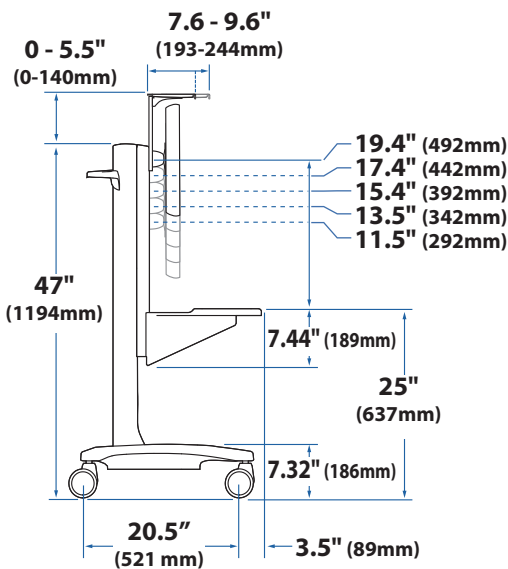

WideView WorkSpace

© 2009 Ergotron, Inc. rev. 03/19/09 DIM-NFWV Content is subject to change without notification

Americas Sales and Corporate Headquarters	EMEA Sales	APAC Sales	Worldwide OEM Sales
St. Paul, MN USA (800) 888-8458 +1-651-681-7600 www.ergotron.com sales@ergotron.com	Amersfoort, The Netherlands +31 33 45 45 600 www.ergotron.com info.eu@ergotron.com	Tokyo, Japan www.ergotron.com info.apac@ergotron.com	www.ergotron.com info.oem@ergotron.com