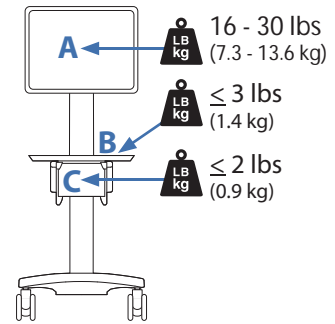

WideView WorkSpace

Range of Motion

Maximum Weight Capacity

A+B+C= 14 - 53 lbs (6.35 - 24 kg)

Maximum Weight Capacity

A+B+C+D= 11 - 50 lbs (5 - 22.6 kg)

© 2009 Ergotron, Inc. rev. 03/19/09 DIM-NFWV Content is subject to change without notification