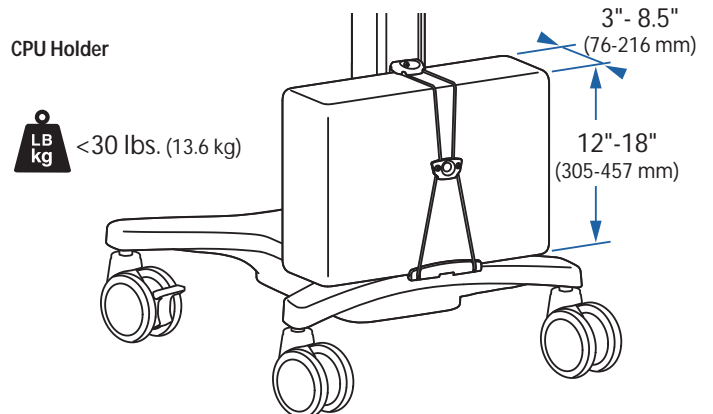

WideView WorkSpace

© 2009 Ergotron, Inc. rev. 03/19/09 DIM-NFWV Content is subject to change without notification

Americas Sales and Corporate Headquarters	EMEA Sales	APAC Sales	Worldwide OEM Sales
St. Paul, MN USA (800) 888-8458 +1-651-681-7600 www.ergotron.com sales@ergotron.com	Amersfoort, The Netherlands +31 33 45 45 600 www.ergotron.com info.eu@ergotron.com	Tokyo, Japan www.ergotron.com info.apac@ergotron.com	www.ergotron.com info.oem@ergotron.com