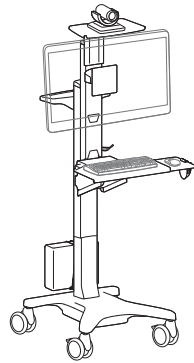

WideView WorkSpace

Range of Motion

Maximum Weight Capacity

A+B+C= 14 - 53 lbs (6.35 - 24 kg)

Maximum Weight Capacity

A+B+C+D= 11 - 50 lbs (5 - 22.6 kg)

© 2009 Ergotron, Inc. rev. 03/19/09 DIM-NFWV Content is subject to change without notification