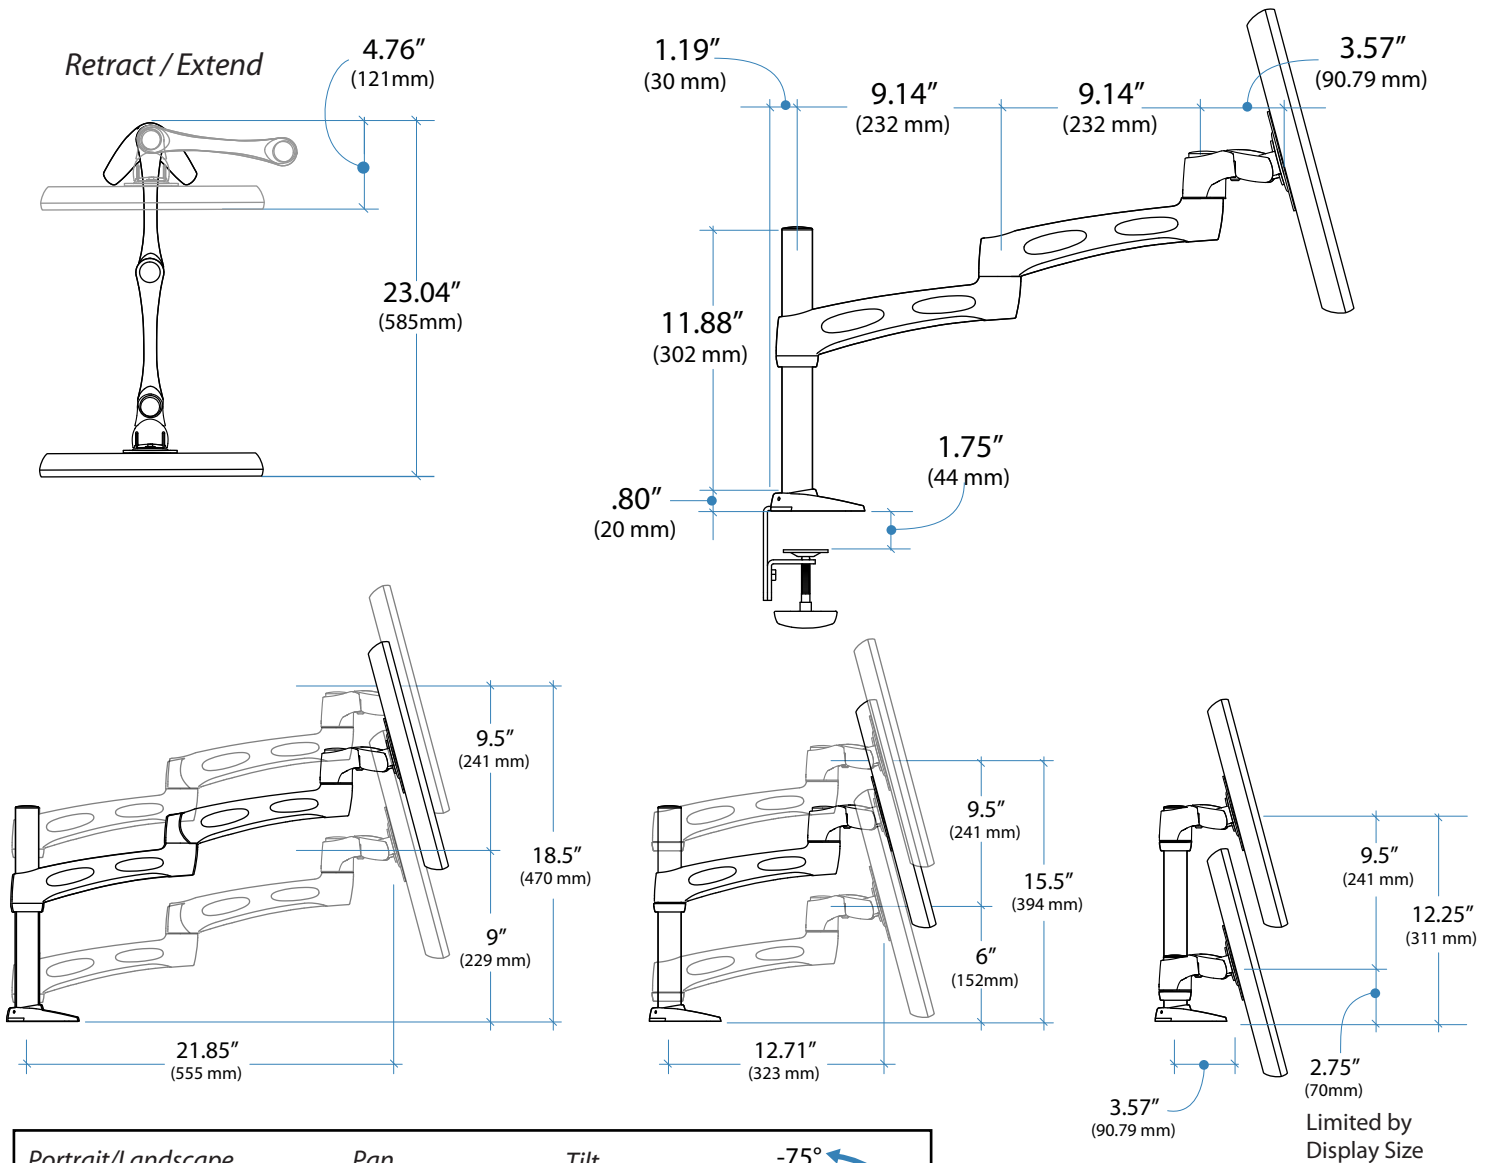

Ergotron® NF Extend

Dimensional Illustrations

Desk Mount Display Arm

Monitor depth greater than 2" (5 cm) may diminish capacity.

Maximum Display Thickness	Maximum Display Weight
2" (51 mm)	20 lbs (9.1 kg)
2-1/2" (64 mm)	17 lbs (7.7 kg)
3" (76 mm)	16 lbs (7.3 kg)
3-1/2" (90 mm)	14 lbs (6.4 kg)
4" (102 mm)	13 lbs (5.9 kg)