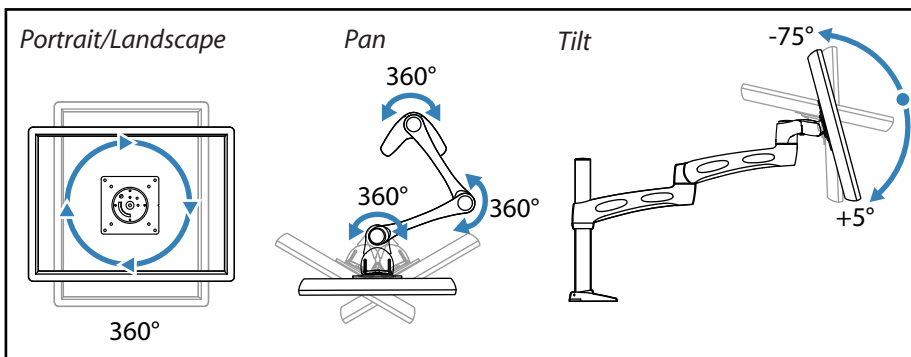

Ergotron® NF Extend

Dimensional Illustrations

Desk Mount Display Arm

Monitor depth greater than 2" (5 cm) may diminish capacity.

Maximum Display Thickness	Maximum Display Weight
2" (51 mm)	20 lbs (9.1 kg)
2-1/2" (64 mm)	17 lbs (7.7 kg)
3" (76 mm)	16 lbs (7.3 kg)
3-1/2" (90 mm)	14 lbs (6.4 kg)
4" (102 mm)	13 lbs (5.9 kg)