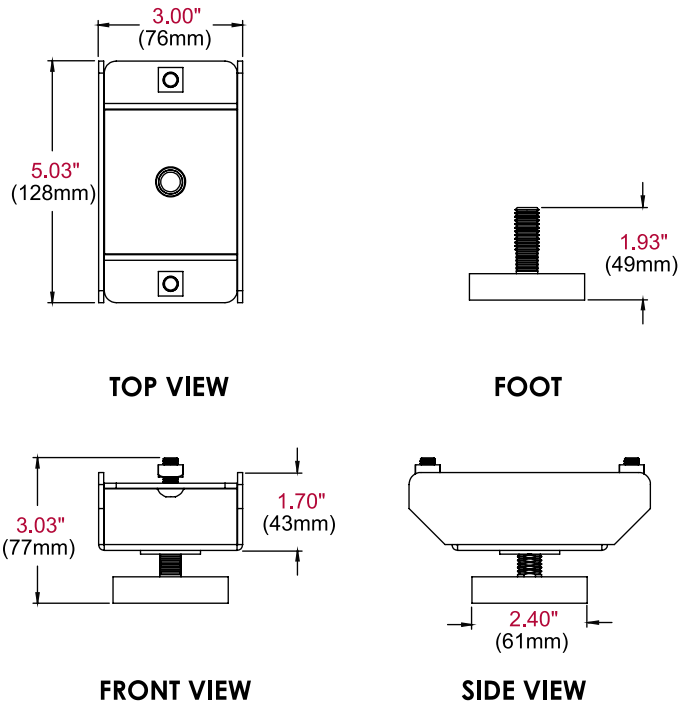

ACC310VWC4	Video Wall Cart Leveling Feet - 4 pack
ACC310VWC6	Video Wall Cart Leveling Feet - 6 pack

Product Specifications

	DIMENSIONS (W x H x D)	PRODUCT WEIGHT	LOAD CAPACITY	FINISH	AVAILABLE COLORS
ACC310VWC4	3.0" x 3.03" x 5.03" (76 x 77 x 128mm)	5.2lb (2.4kg)	NA	Textured	Black
ACC310VWC6		7.85lb (3.6kg)			

Package Specifications

	PACKAGE SIZE (W x H x D)	PACKAGE SHIP WEIGHT	PACKAGE UPC CODE	PACKAGE CONTENTS	UNITS IN PACKAGE
ACC310VWC4	12.625" x 10.125" x 4.25" (321 x 257 x 108mm)	6.2lb (2.8kg)	735029304289	Four feet and mounting hardware	1
ACC310VWC6		8.8lb (4kg)	735029304296	Six feet and mounting hardware	

Compatible with:

- **DS-C560-1X3:** Portable Video Wall Cart for 46" to 60" Displays - 1x3 Configuration
- **DS-C560-2X2:** Portable Video Wall Cart for 46" to 60" Displays - 2x2 Configuration
- **DS-C555-3X2:** Portable Video Wall Cart for 46" to 55" Displays - 2x2 and 3x2 Configuration
- **DS-C555-3X3:** Portable Video Wall Cart for 46" to 55" Displays - 2x2, 3x2 and 3x3 Configuration
- **DS-C555-4X2:** Portable Video Wall Cart for 46" to 55" Displays - 2x2, 3x2 or 4x2 Configuration
- **DS-C555-4X3:** Portable Video Wall Cart for 46" to 55" Displays - 4x3 Configuration

All dimensions = inch (mm)

Architect Specifications

The Video Wall Cart Leveling Feet shall be a Peerless-AV model ACC310VWC4/ACC310VWC6 and shall be located where indicated on the plans. Assembly and installation shall be done according to instructions provided by the manufacturer.

Visit peerless-av.com to see the complete line of AV solutions from Peerless-AV, including outdoor displays, wireless, kiosks, digital audio, display mounts, projector mounts, carts/stands, and a full assortment of accessories.

Peerless-AV
2300 White Oak Circle
Aurora, IL 60502 USA
(800) 865-2112
(630) 375-5100
Fax: (800) 359-6500

Peerless-AV Europe
Unit 3 Watford Interchange
Colonial Way, Watford
Herts, WD24 4WP
United Kingdom
+44 (0) 1923 200100
Fax: +44 (0) 1923 200101

Peerless-AV de México
Ave de las Industrias 413
Parque Industrial Escobedo
Escobedo, N.L.,
Mexico 66050
+52 (81) 8384-8300
Fax: +52 (81) 8384-8360