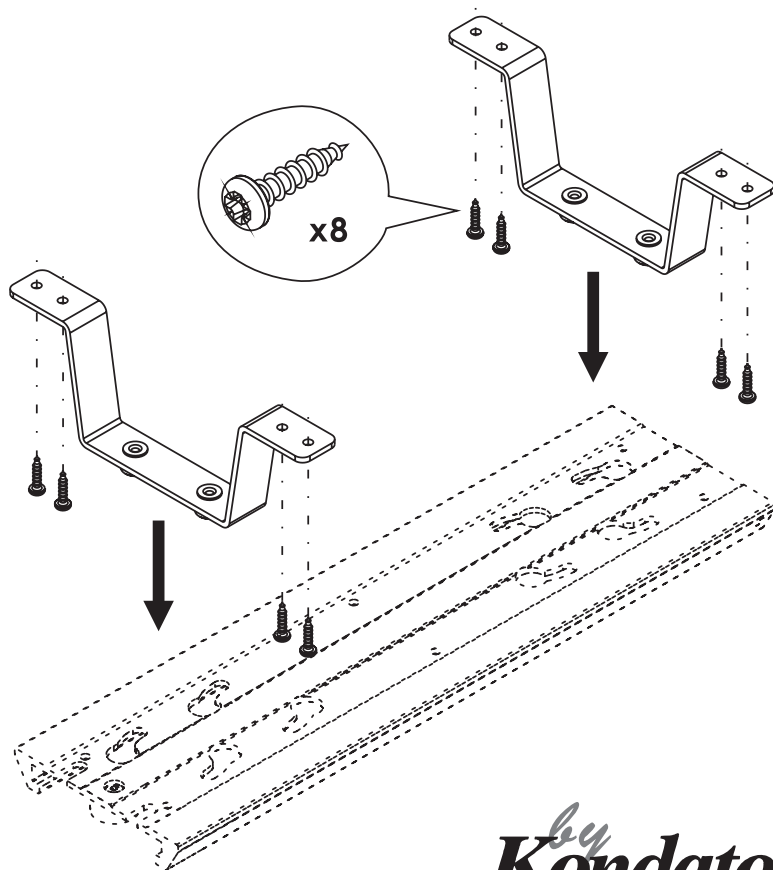

LiftSystem Accessories

CodeNo 427-CS08

by
Kondator
www.kondator.se

CLEANING RECOMMENDATION:

Regular cleaning with a clean dry cloth is usually sufficient, but for stubborn marks, wipe over gently with a clean damp cloth. Never use strong detergents or abrasive cleaners as these may damage the surface finish of your furniture.