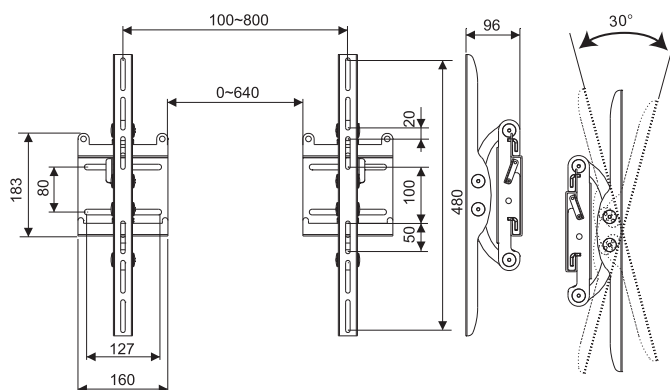

ModernSolid TV/Monitor Support

by
Kondator

Click, click... your TV/Monitor
is always easily correctly positioned.

Flexible assembly in a choice of width

A stable design, well-made in every detail. Consists of two wall modules offering assembly of a TV/Monitor in both horizontal and vertical positions. The screen can be easily adjusted at angles for negative and positive inclines.

SPECIFICATIONS

- For TV/Monitor 37-52"
- For both vertical and horizontal assembly of monitors
- Adjustable angles $\pm 15^\circ$
- Lockable for the best security
- Max. load 70 kg
- Part no. 438-PW21