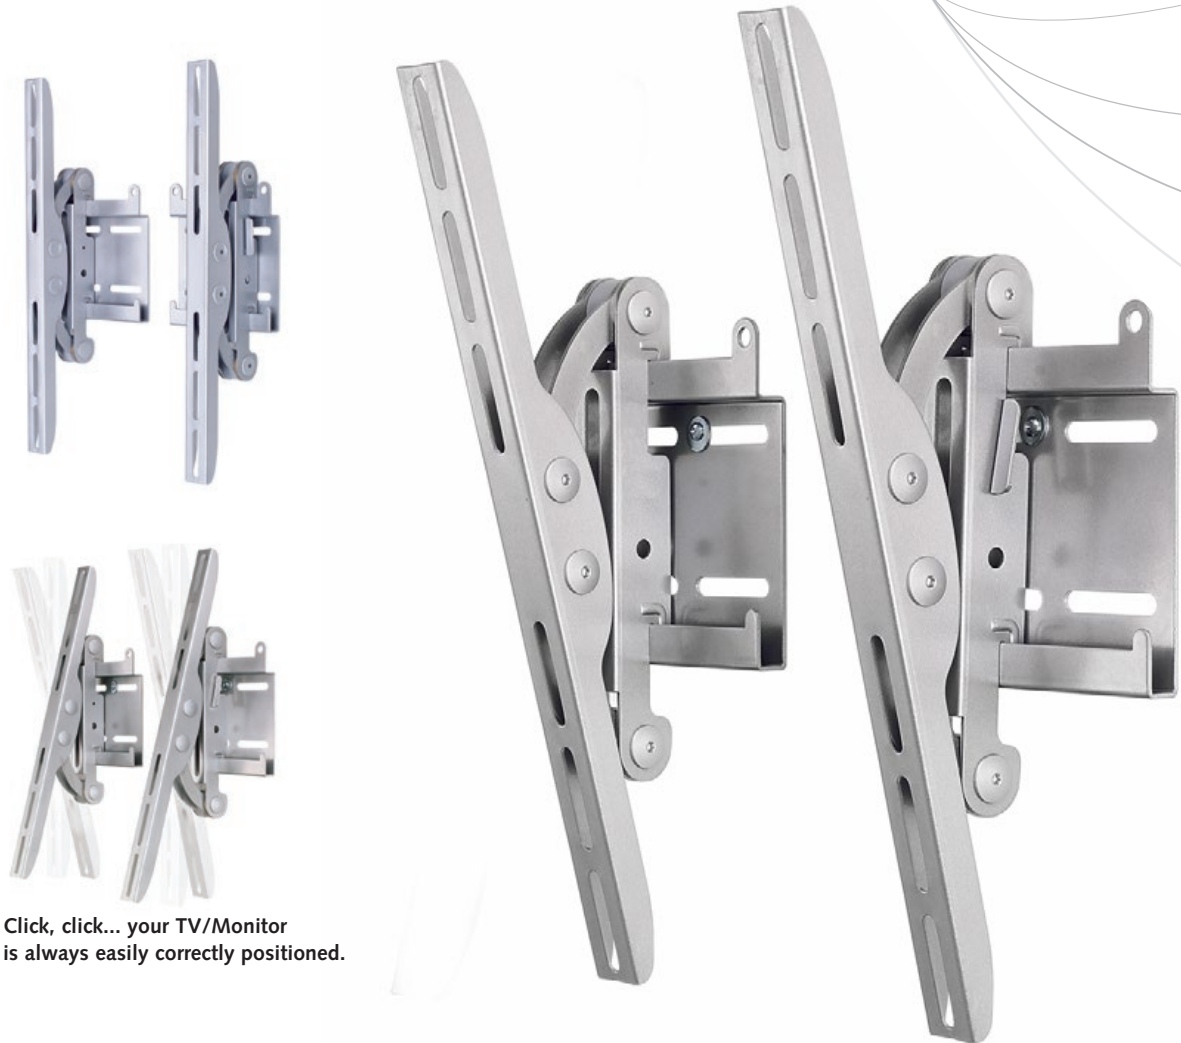

ModernSolid TV/Monitor Support

by
Kondator

Click, click... your TV/Monitor
is always easily correctly positioned.

Flexible assembly in a choice of width

A stable design, well-made in every detail. Consists of two wall modules offering assembly of a TV/Monitor in both horizontal and vertical positions. The screen can be easily adjusted at angles for negative and positive inclines.

SPECIFICATIONS

- For TV/Monitor 37-52"
- For both vertical and horizontal assembly of monitors
- Adjustable angles $\pm 15^\circ$
- Lockable for the best security
- Max. load 70 kg
- Part no. 438-PW21