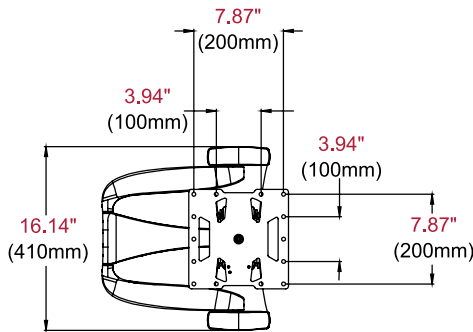

	DIMENSIONS (W x H x D)	PRODUCT WEIGHT	LOAD CAPACITY	FINISH	AVAILABLE COLORS
SUA740P	16.38" x 16.14" x 1.74"-24.74" (416 x 410 x 44-628mm)	10.10lb (4.58kg)	60lb (27kg)	Scratch resistant fused epoxy	Gloss black

Package Specifications

	PACKAGE SIZE (W x H x D)	PACKAGE SHIP WEIGHT	PACKAGE UPC CODE	PACKAGE CONTENTS	UNITS IN PACKAGE
SUA740P	21.25" x 3.25" x 19.50" (540 x 86 x 495mm)	13.25lb (6.01kg)	735029306375	Wall mount, wall and display installation hardware, installation instructions	1

Accessories

- ACC919:** Security Fasteners
- IBA2(AC)(-W), IBA3(AC)(-W):** Recessed Cable Management and Power Storage Accessory Box
- IBA4-W:** Easy Mount Recessed Low Voltage Cable Plate
- IBA5-W:** Recessed Low Voltage Media Plate with Duplex Surge Suppressor
- ESHV models:** AV Wall Shelves
- WSP756:** Metal Stud Wall Plate

All dimensions = inch (mm)

TOP VIEW

WALL PLATE DETAIL

FRONT VIEW

SIDE VIEW COLLAPSED

**SIDE VIEW EXTENDED
+15°/-5° TILT**

Architect Specifications

The DesignerSeries™ Ultra Slim Articulating Wall Mount shall be a Peerless-AV model SUA740P and shall be located where indicated on the plans. Assembly and installation shall be done according to instructions provided by the manufacturer.