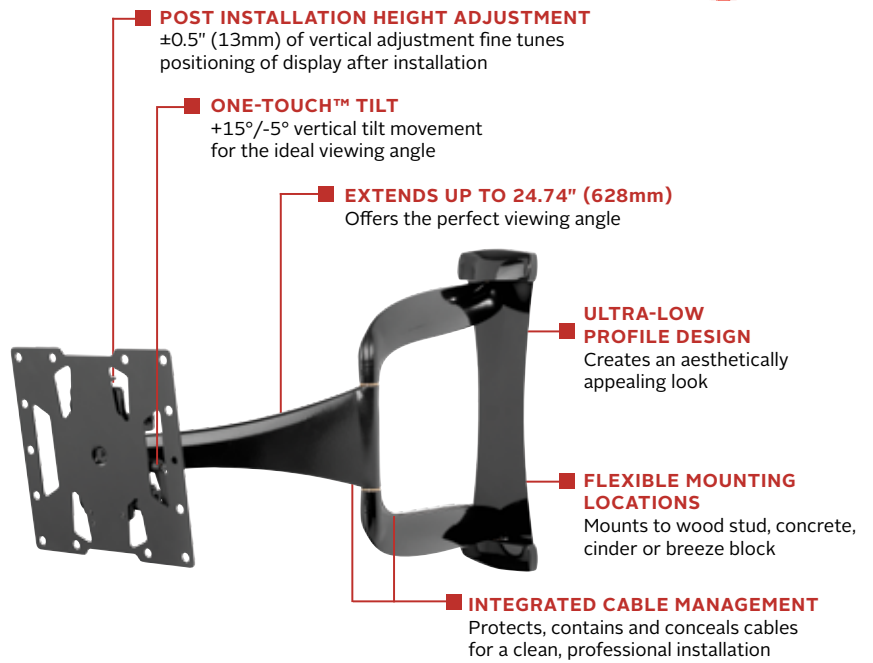

SUA740P

Display size
32"- 40"

Max load
60lb (27kg)

DesignerSeries™ Ultra Slim Articulating Wall Mount

FOR 32" TO 40" ULTRA-THIN DISPLAYS*

One of the thinnest wall arm mounts on the market, the Peerless-AV® DesignerSeries™ Ultra Slim Articulating Wall Mount is designed exclusively for ultra-thin displays. The SUA740P's One-Touch™ tilt mechanism provides effortless movement of the display for the perfect viewing experience, and vertical adjustment allows the display to be raised or lowered by ½" after installation to fine-tune the positioning. With a gloss black finish and internal cable management, the SUA740P provides a clean, professional look that matches any décor.

Full-motion capabilities allow you to swivel, tilt, extend or retract your display for the perfect viewing angle.

Additional Features

- ✓ Arm retracts to 1.74" (44mm) and extends up to 24.74" (628mm) from wall
- ✓ One-Touch™ tilt mechanism allows adjustment of +15°/-5° without the use of tools
- ✓ Up to ±90° of side-to-side swivel
- ✓ Added ±5° of roll for post-installation display leveling without the use of tools
- ✓ Up to ±0.5" (13mm) of vertical adjustment for post-installation leveling and height adjustment fine-tuning
- ✓ Internal cable management provides clean, professional installation finish
- ✓ Fits displays with VESA® mounting patterns 200 x 100 and 200 x 200mm

* Designed for use with displays that are less than 3" (76mm) deep

Swivel, tilt, extend or retract the display for the perfect viewing angle

Integrated cable management keeps cords and cables out of the way

SUA740P	DesignerSeries™ Ultra Slim Articulating Wall Mount for 32" to 40" Ultra-Thin Displays*	* Designed for use with displays that are less than 3" (76mm) deep
----------------	--	--

Product Specifications