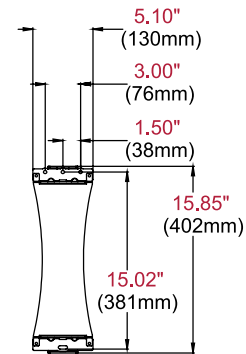

	DIMENSIONS (W x H x D)	PRODUCT WEIGHT	LOAD CAPACITY	FINISH	AVAILABLE COLORS
SUA740P	16.38" x 16.14" x 1.74"-24.74" (416 x 410 x 44-628mm)	10.10lb (4.58kg)	60lb (27kg)	Scratch resistant fused epoxy	Gloss black

Package Specifications

	PACKAGE SIZE (W x H x D)	PACKAGE SHIP WEIGHT	PACKAGE UPC CODE	PACKAGE CONTENTS	UNITS IN PACKAGE
SUA740P	21.25" x 3.25" x 19.50" (540 x 86 x 495mm)	13.25lb (6.01kg)	735029306375	Wall mount, wall and display installation hardware, installation instructions	1

All dimensions = inch (mm)

TOP VIEW

WALL PLATE DETAIL

FRONT VIEW

SIDE VIEW COLLAPSED

**SIDE VIEW EXTENDED
+15°/-5° TILT**

Architect Specifications

The DesignerSeries™ Ultra Slim Articulating Wall Mount shall be a Peerless-AV model SUA740P and shall be located where indicated on the plans. Assembly and installation shall be done according to instructions provided by the manufacturer.