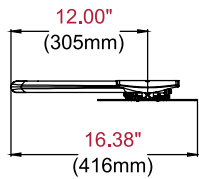

SUA740P	DesignerSeries™ Ultra Slim Articulating Wall Mount for 32" to 40" Ultra-Thin Displays*	* Designed for use with displays that are less than 3" (76mm) deep

Product Specifications

	DIMENSIONS (W x H x D)	PRODUCT WEIGHT	LOAD CAPACITY	FINISH	AVAILABLE COLORS
SUA740P	16.38" x 16.14" x 1.74"-24.74" (416 x 410 x 44-628mm)	10.10lb (4.58kg)	60lb (27kg)	Scratch resistant fused epoxy	Gloss black

Package Specifications

	PACKAGE SIZE (W x H x D)	PACKAGE SHIP WEIGHT	PACKAGE UPC CODE	PACKAGE CONTENTS	UNITS IN PACKAGE
SUA740P	21.25" x 3.25" x 19.50" (540 x 86 x 495mm)	13.25lb (6.01kg)	735029306375	Wall mount, wall and display installation hardware, installation instructions	1

Accessories

- **ACC919:** Security Fasteners
- **IBA2(AC)(-W), IBA3(AC)(-W):** Recessed Cable Management and Power Storage Accessory Box
- **IBA4-W:** Easy Mount Recessed Low Voltage Cable Plate
- **IBA5-W:** Recessed Low Voltage Media Plate with Duplex Surge Suppressor
- **ESHV models:** AV Wall Shelves
- **WSP756:** Metal Stud Wall Plate

All dimensions = inch (mm)

TOP VIEW