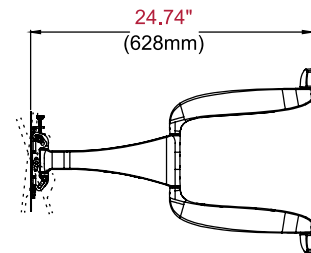

	DIMENSIONS (W x H x D)	PRODUCT WEIGHT	LOAD CAPACITY	FINISH	AVAILABLE COLORS
SUA740P	16.38" x 16.14" x 1.74"-24.74" (416 x 410 x 44-628mm)	10.10lb (4.58kg)	60lb (27kg)	Scratch resistant fused epoxy	Gloss black

Package Specifications

	PACKAGE SIZE (W x H x D)	PACKAGE SHIP WEIGHT	PACKAGE UPC CODE	PACKAGE CONTENTS	UNITS IN PACKAGE
SUA740P	21.25" x 3.25" x 19.50" (540 x 86 x 495mm)	13.25lb (6.01kg)	735029306375	Wall mount, wall and display installation hardware, installation instructions	1

All dimensions = inch (mm)

TOP VIEW

WALL PLATE DETAIL

FRONT VIEW

SIDE VIEW COLLAPSED

**SIDE VIEW EXTENDED
+15°/-5° TILT**

Architect Specifications

The DesignerSeries™ Ultra Slim Articulating Wall Mount shall be a Peerless-AV model SUA740P and shall be located where indicated on the plans. Assembly and installation shall be done according to instructions provided by the manufacturer.