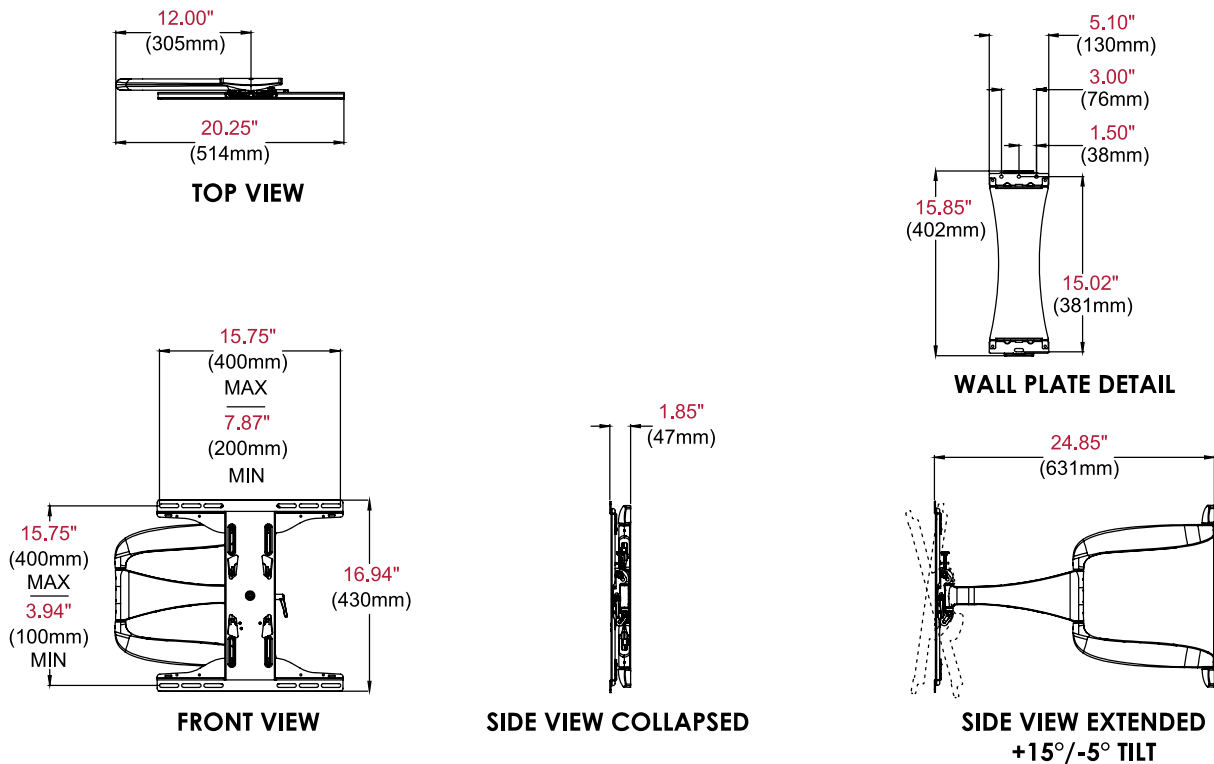

SUA747PU

DesignerSeries™ Universal Ultra Slim Articulating Wall Mount for 32" to 50" Ultra-Thin Displays*

* Designed for use with displays that are less than 3" (76mm) deep

Product Specifications

	DIMENSIONS (W x H x D)	PRODUCT WEIGHT	LOAD CAPACITY	FINISH	AVAILABLE COLORS
SUA747PU	20.25" x 16.94" x 1.85"-24.85" (514 x 430 x 47-631mm)	12.37lb (5.61kg)	60lb (27kg)	Scratch resistant fused epoxy	Gloss black

Package Specifications

	PACKAGE SIZE (W x H x D)	PACKAGE SHIP WEIGHT	PACKAGE UPC CODE	PACKAGE CONTENTS	UNITS IN PACKAGE
SUA747PU	21.25" x 3.25" x 19.50" (540 x 86 x 495mm)	16.75lb (7.60kg)	735029306382	Wall mount, wall and display installation hardware, installation instructions	1

Accessories

- ACC919: Security Fasteners
- IBA2(AC)(-W), IBA3(AC)(-W): Recessed Cable Management and Power Storage Accessory Box
- IBA4-W: Easy Mount Recessed Low Voltage Cable Plate
- IBA5-W: Recessed Low Voltage Media Plate with Duplex Surge Suppressor
- ESHV models: AV Wall Shelves
- WSP756: Metal Stud Wall Plate

All dimensions = inch (mm)

Architect Specifications

The DesignerSeries™ Universal Ultra Slim Articulating Wall Mount shall be a Peerless-AV model SUA747PU and shall be located where indicated on the plans. Assembly and installation shall be done according to instructions provided by the manufacturer.

Visit peerless-av.com to see the complete line of AV solutions from Peerless-AV, including outdoor displays, wireless, kiosks, digital audio, display mounts, projector mounts, carts/stands, and a full assortment of accessories.

Peerless-AV
2300 White Oak Circle
Aurora, IL 60502 USA
(800) 865-2112
(630) 375-5100
Fax: (800) 359-6500

Peerless-AV Europe
Unit 3 Watford Interchange
Colonial Way, Watford
Herts, WD24 4WP
United Kingdom
+44 (0) 1923 200100
Fax: +44 (0) 1923 200101

Peerless-AV de México
Ave de las Industrias 413
Parque Industrial Escobedo
Escobedo, N.L.,
Mexico 66050
+52 (81) 8384-8300
Fax: +52 (81) 8384-8360