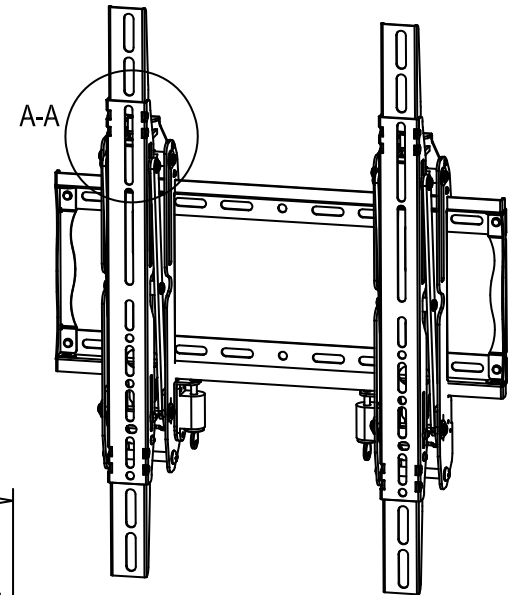

A --- A

The information in this drawing is the sole property of Wize AV. Any reproduction in part or as a whole without the written permission of Wize AV is prohibited.

www.wize-av.com | info@wize-av.com

TITLE:		Wize Pro VWP46G2
SIZE	DWG.NO.	VWP46G2
B