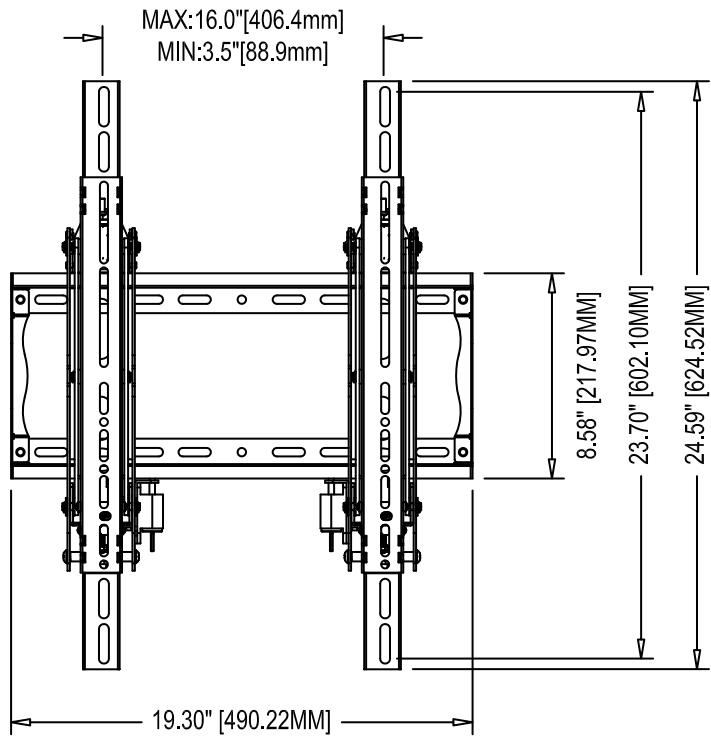

A --- A

The information in this drawing is the sole property of Wize AV. Any reproduction in part or as a whole without the written permission of Wize AV is prohibited.

www.wize-av.com | info@wize-av.com

TITLE:		Wize Pro VWP46G2
SIZE	DWG.NO.	VWP46G2
B