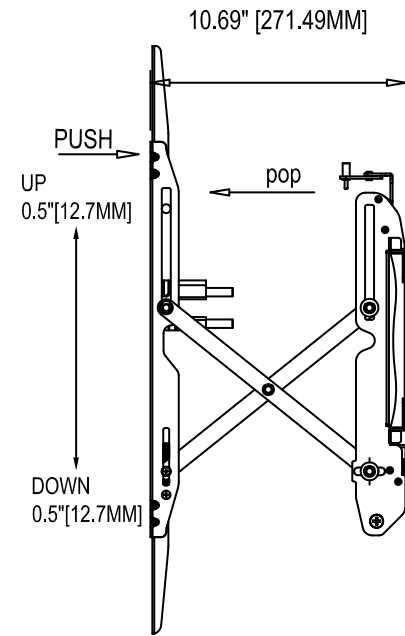

A --- A

The information in this drawing is the sole property of Wize AV. Any reproduction in part or as a whole without the written permission of Wize AV is prohibited.

www.wize-av.com | info@wize-av.com

TITLE:		Wize Pro VWP46G2
SIZE	DWG.NO.	VWP46G2
B