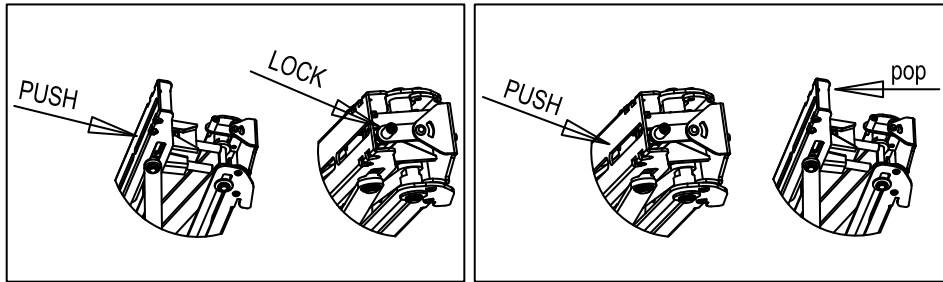

A --- A

The information in this drawing is the sole property of Wize AV. Any reproduction in part or as a whole without the written permission of Wize AV is prohibited.

www.wize-av.com | info@wize-av.com

TITLE:		Wize Pro VWP46G2
SIZE	DWG.NO.	VWP46G2
B