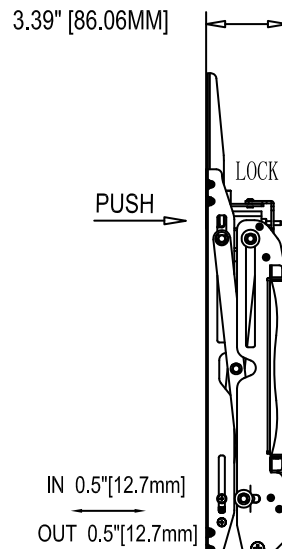

A --- A

The information in this drawing is the sole property of Wize AV. Any reproduction in part or as a whole without the written permission of Wize AV is prohibited.

www.wize-av.com | info@wize-av.com

TITLE:		Wize Pro VWP46G2
SIZE	DWG.NO.	VWP46G2
B