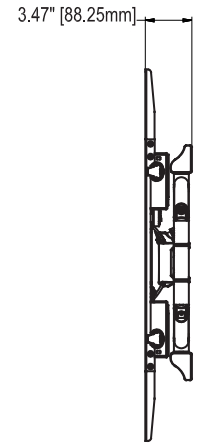

Up
+12.7
Down
-12.7

The information in this drawing is the sole property of Wize AV. Any reproduction in part or as a whole without the written permission of Wize AV is prohibited.

www.wize-av.com | info@wize-av.com

TITLE:		Wize Pro A65
SIZE	DWG.NO.	A 65
B		