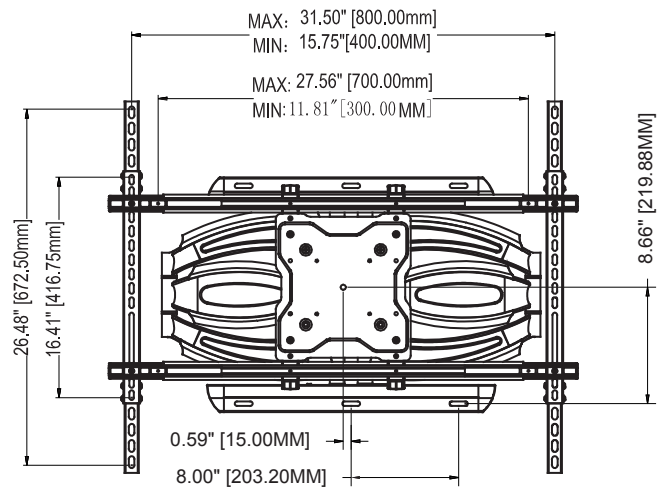

Up
+12.7
Down
-12.7

The information in this drawing is the sole property of Wize AV. Any reproduction in part or as a whole without the written permission of Wize AV is prohibited.

www.wize-av.com | info@wize-av.com

TITLE:		Wize Pro A65
SIZE	DWG.NO.	A 65
B		